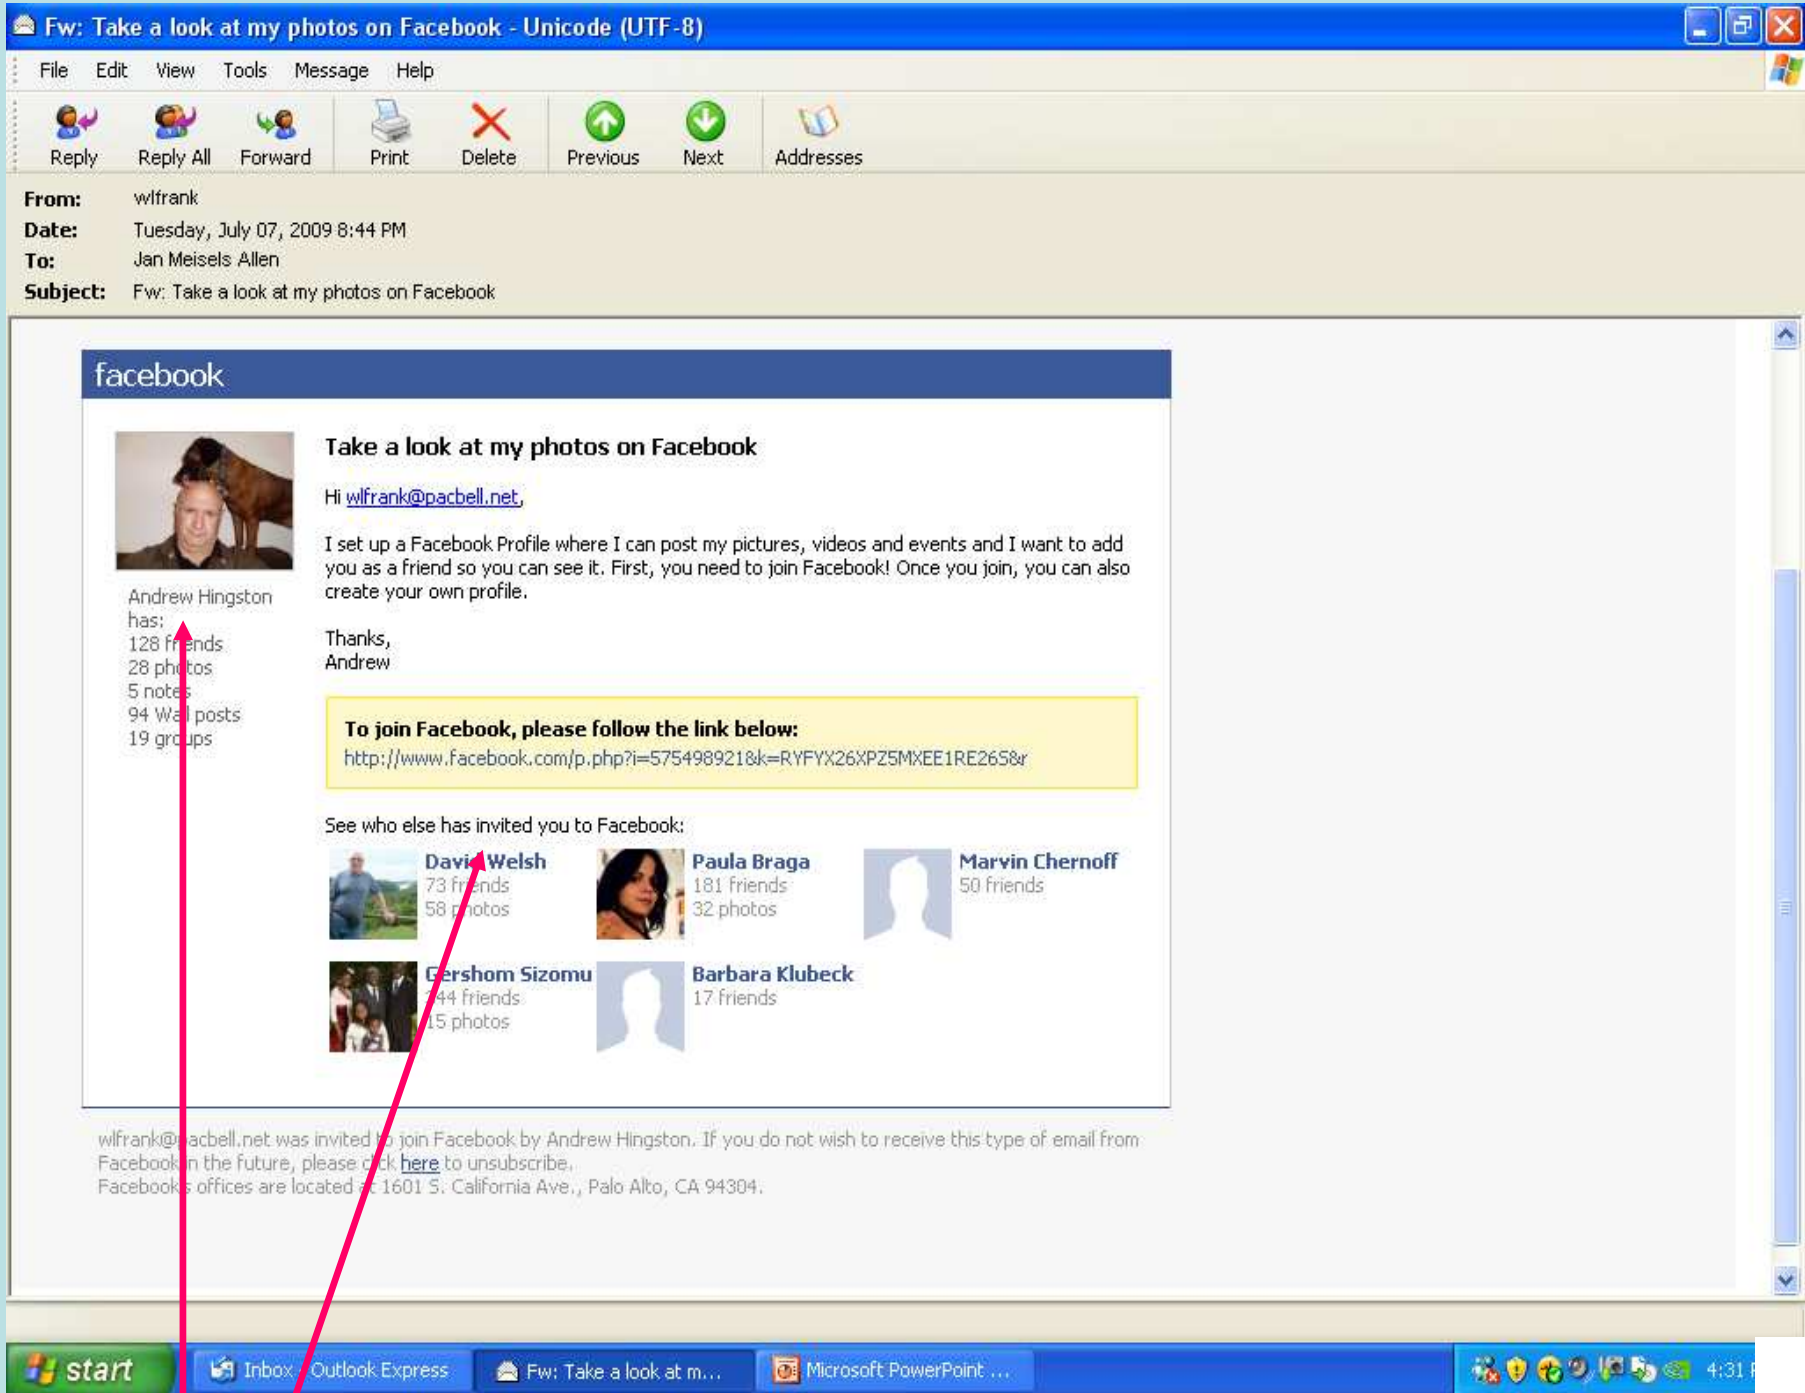

Others who invited Werner to join