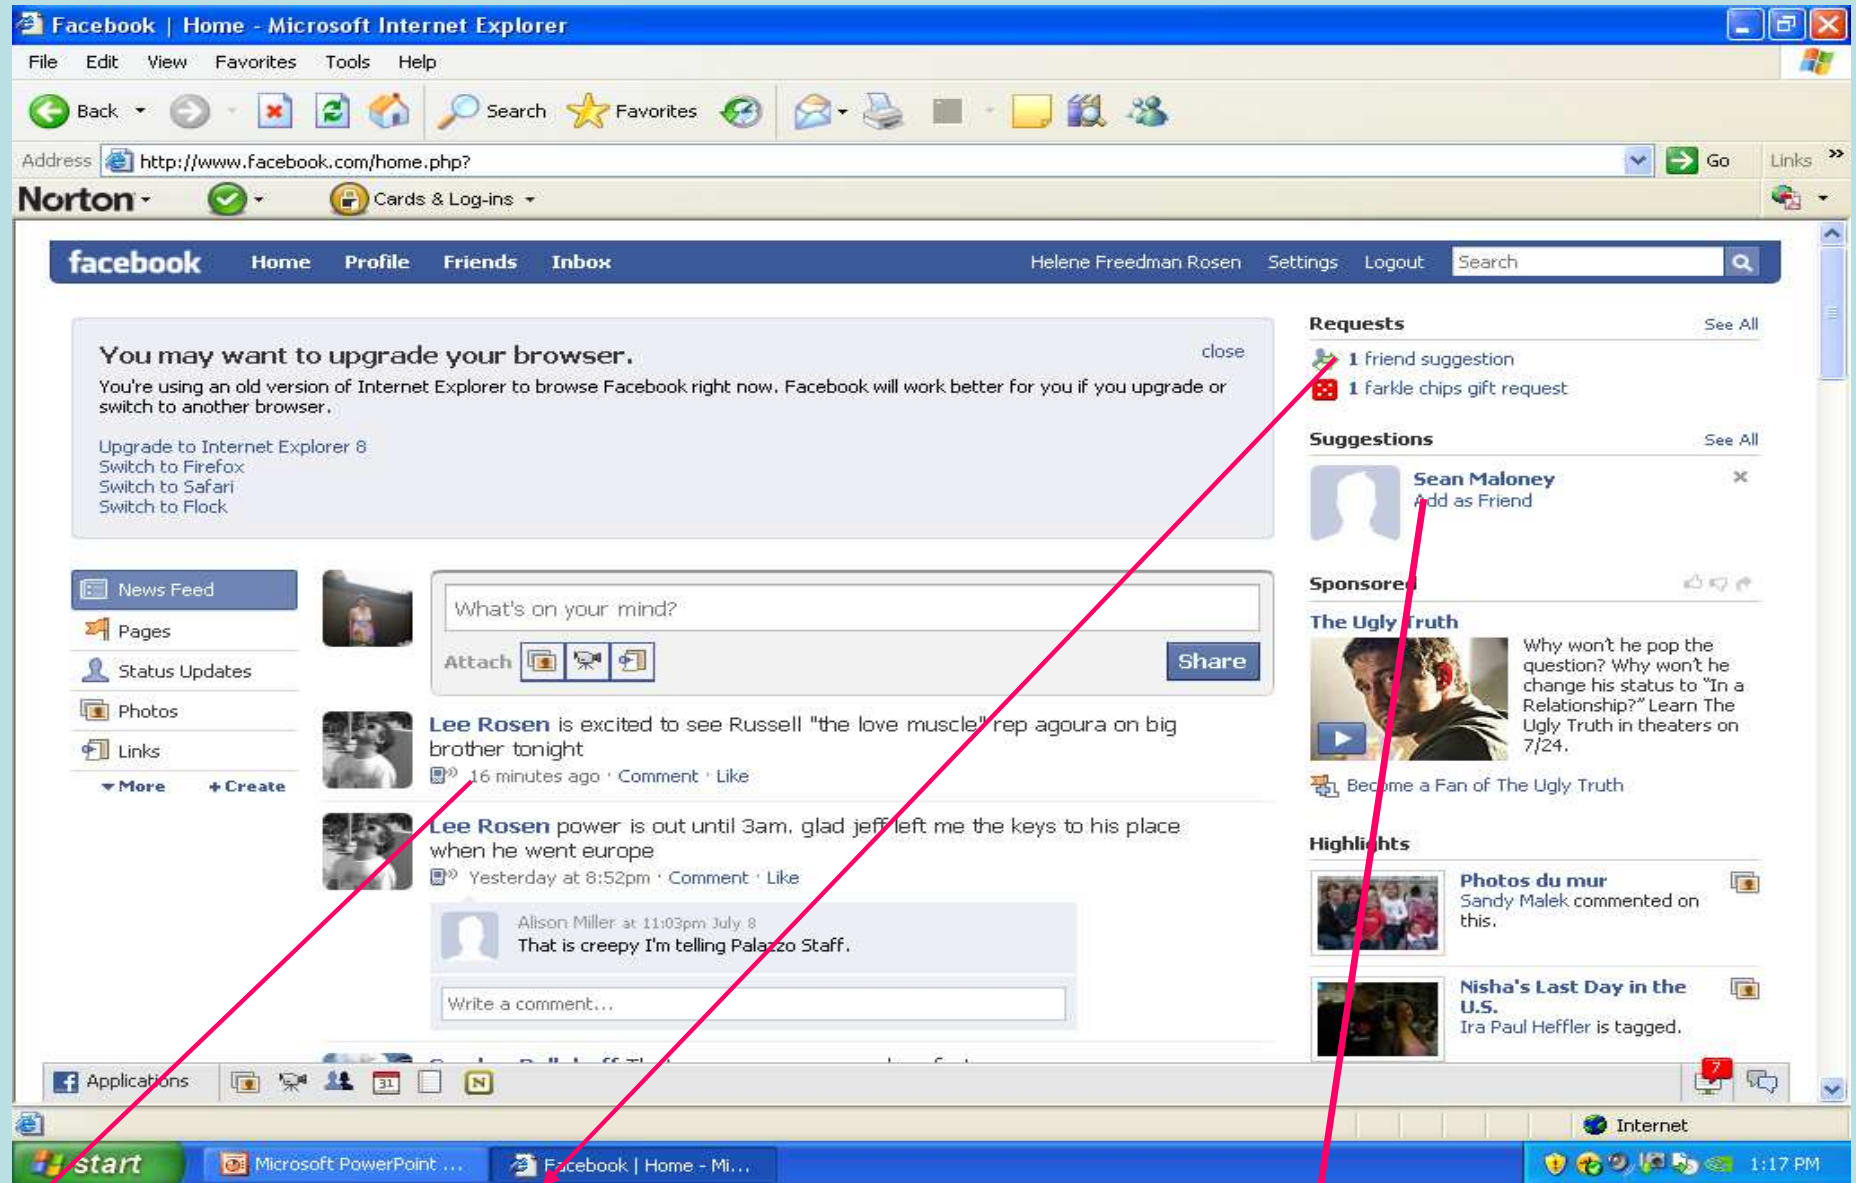

This is the wall you see when first logged in

Postings by various friends

Friend suggested person to be a friend

Facebook suggested a possible friend