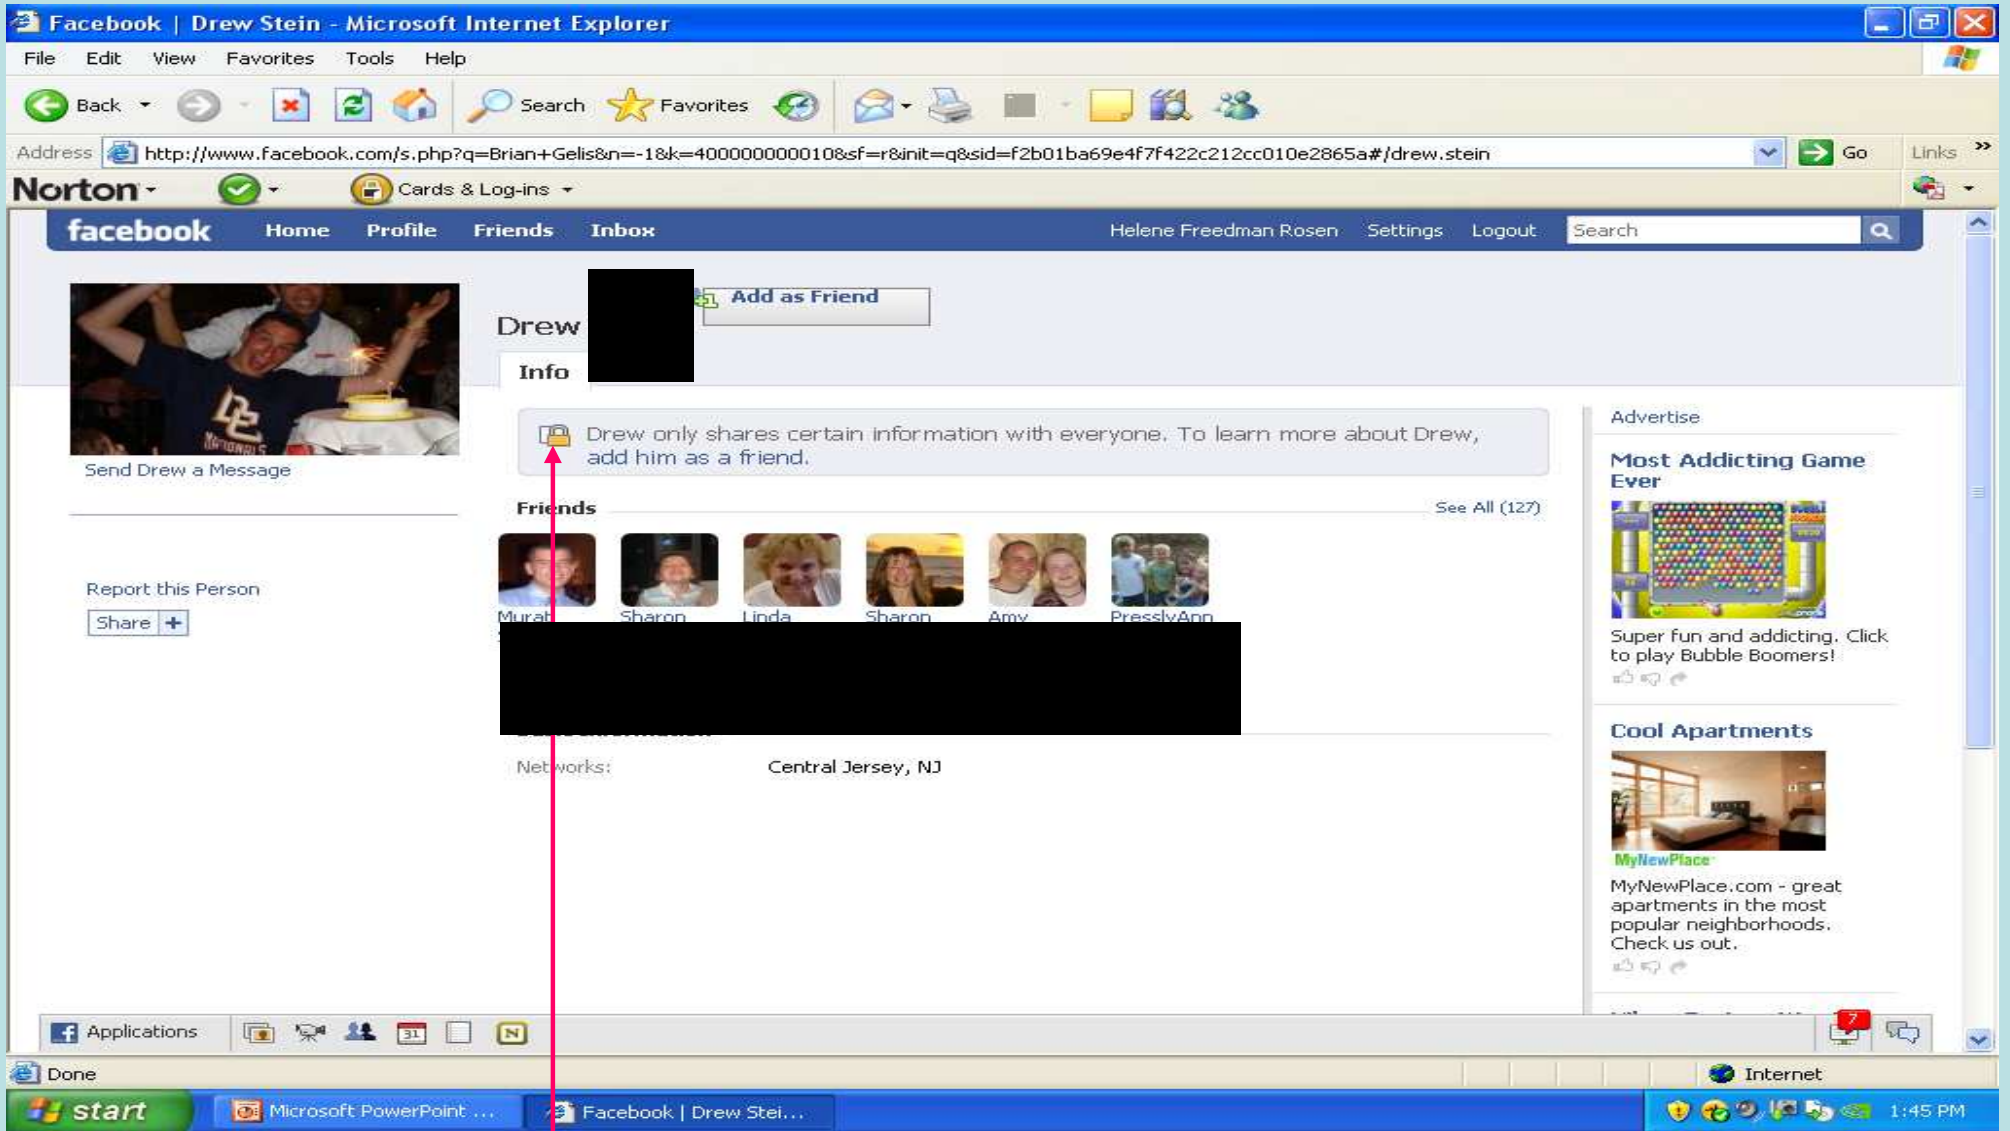

Only shares certain information - must be friend to see more