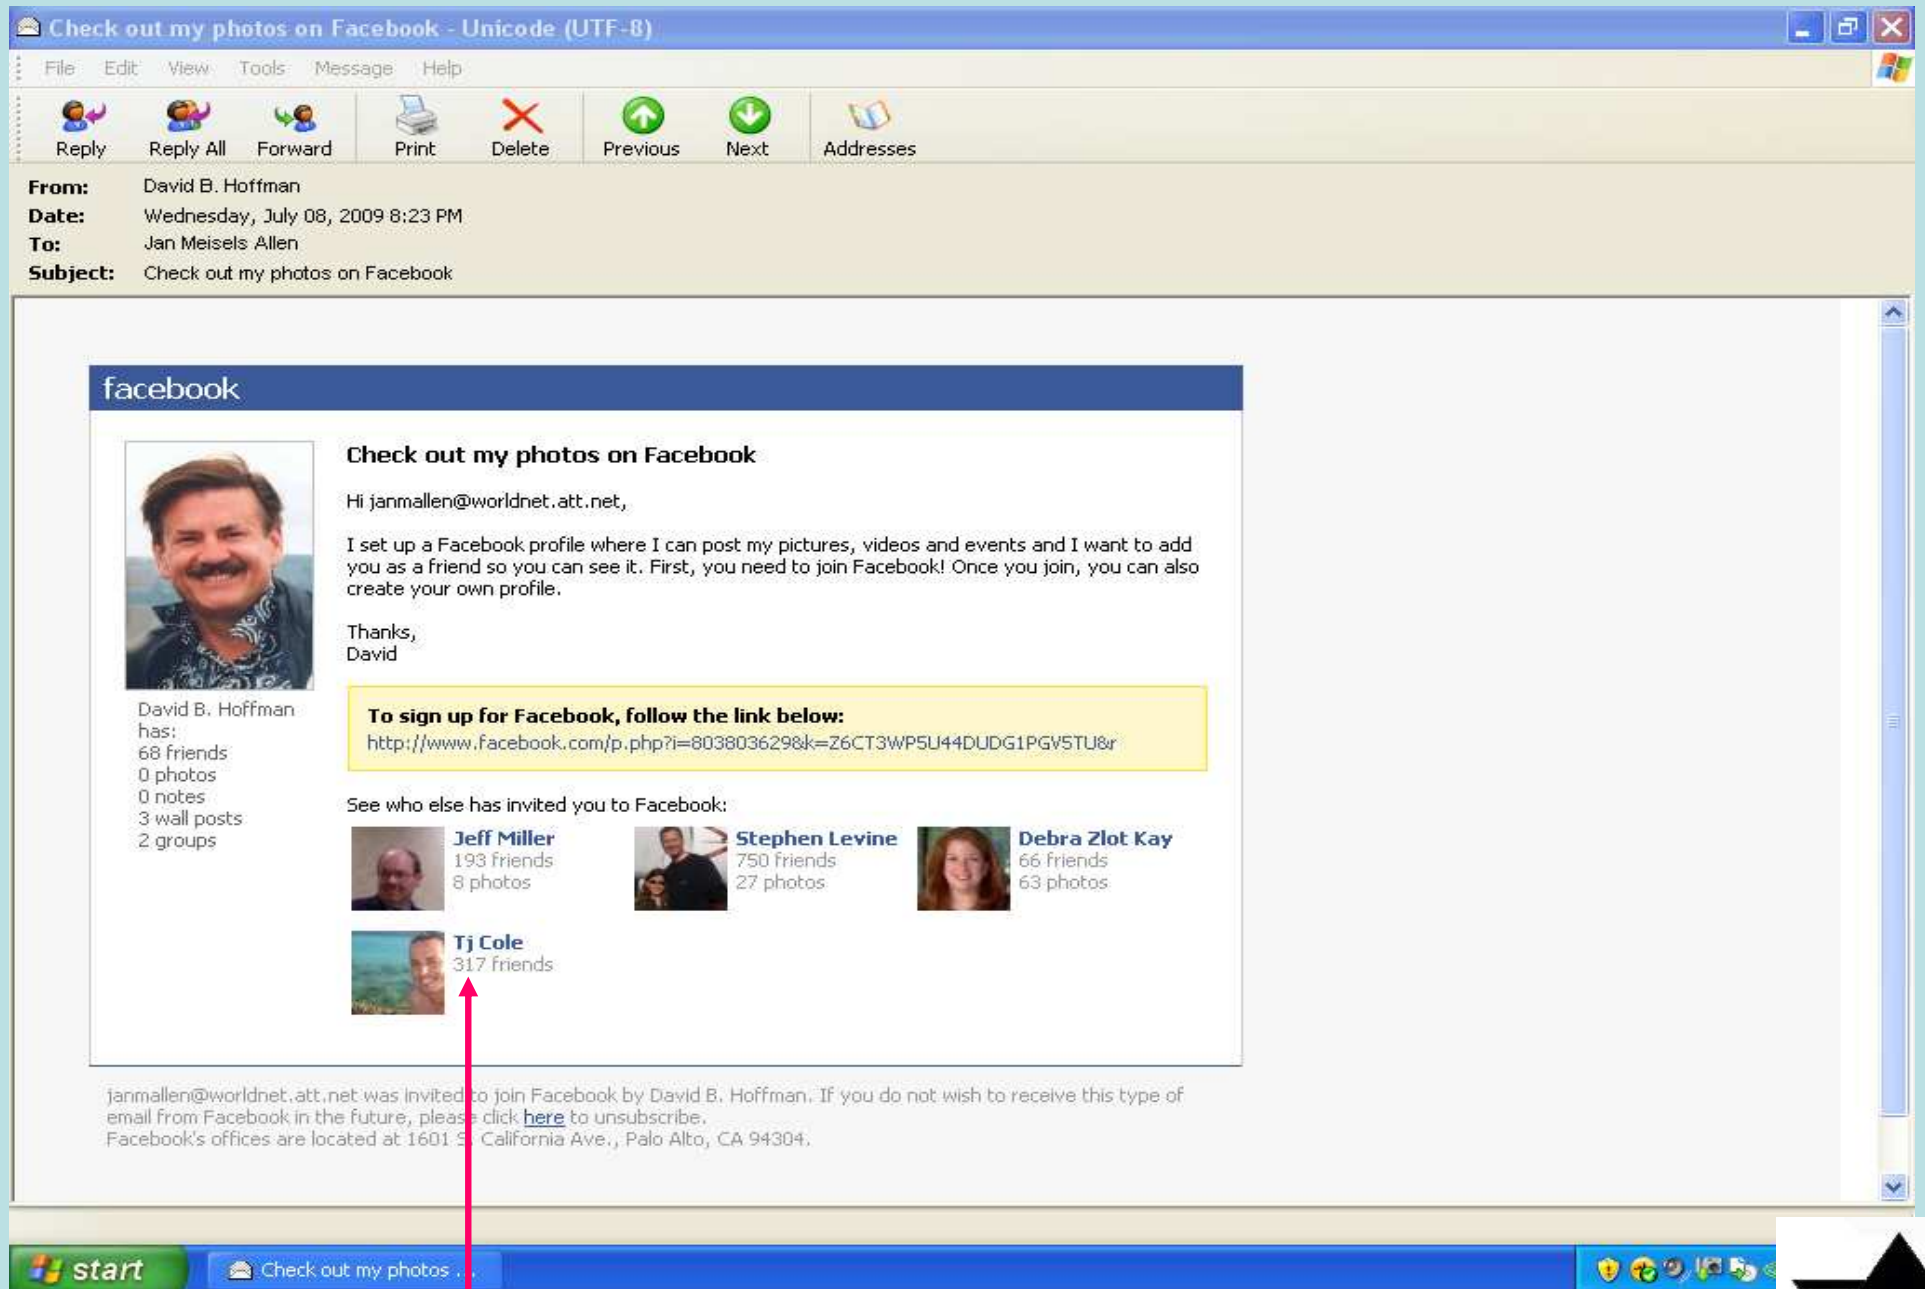

Who is TJ Cole? I know the others